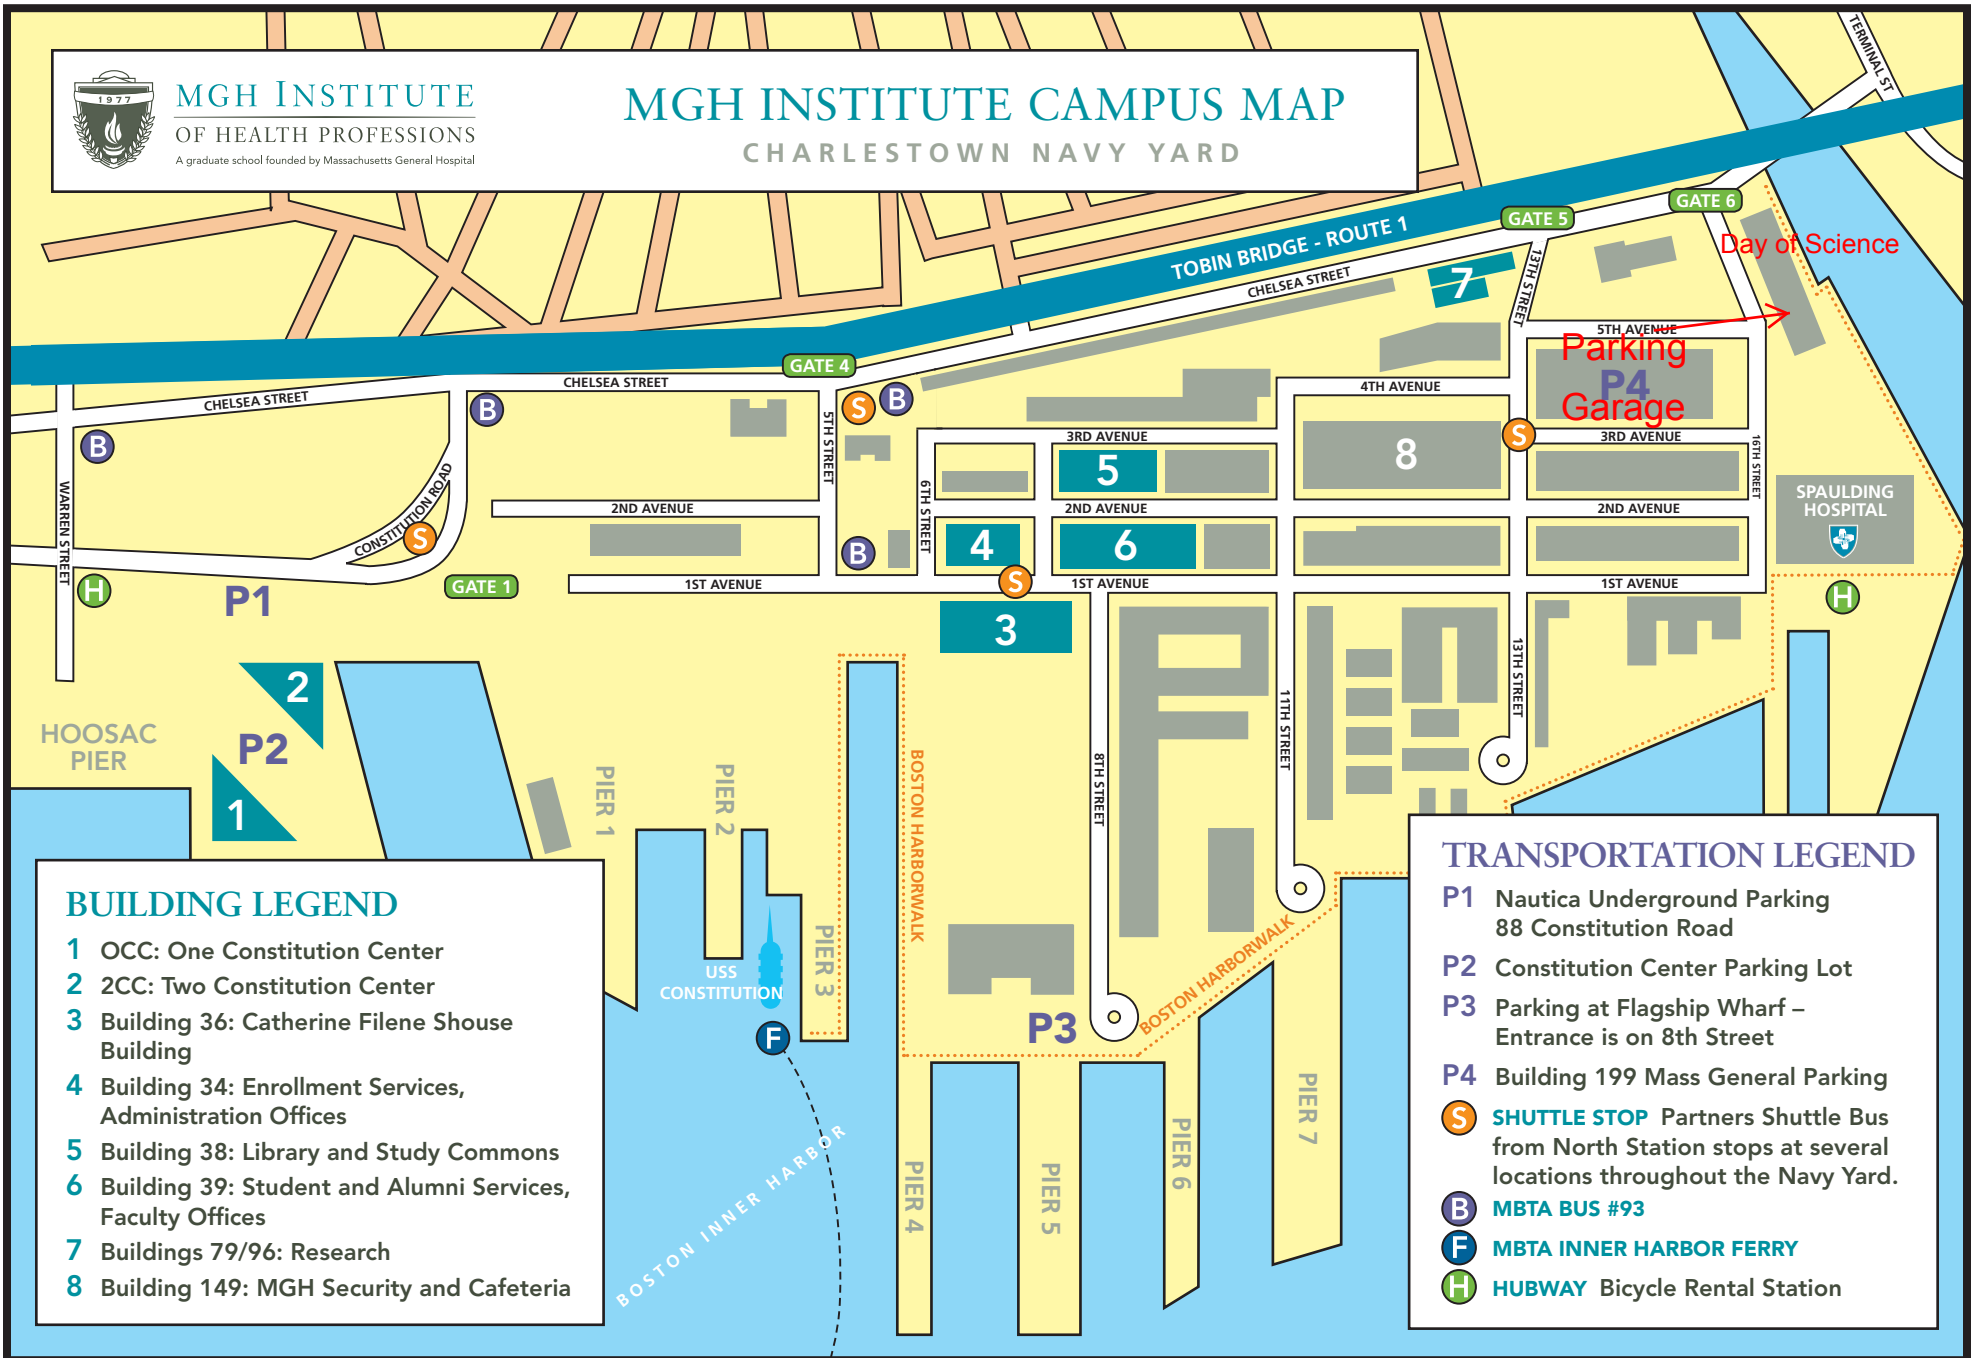

**MGH INSTITUTE
OF HEALTH PROFESSIONS**
A graduate school founded by Massachusetts General Hospital

MGH INSTITUTE CAMPUS MAP

CHARLESTOWN NAVY YARD

BUILDING LEGEND

- 1 OCC: One Constitution Center
- 2 2CC: Two Constitution Center
- 3 Building 36: Catherine Filene Shouse Building
- 4 Building 34: Enrollment Services, Administration Offices
- 5 Building 38: Library and Study Commons
- 6 Building 39: Student and Alumni Services, Faculty Offices
- 7 Buildings 79/96: Research
- 8 Building 149: MGH Security and Cafeteria

TRANSPORTATION LEGEND

- P1** Nautica Underground Parking
88 Constitution Road
- P2** Constitution Center Parking Lot
- P3** Parking at Flagship Wharf –
Entrance is on 8th Street
- P4** Building 199 Mass General Parking
- S** **SHUTTLE STOP** Partners Shuttle Bus
from North Station stops at several
locations throughout the Navy Yard.
- B** **MBTA BUS #93**
- F** **MBTA INNER HARBOR FERRY**
- H** **HUBWAY** Bicycle Rental Station